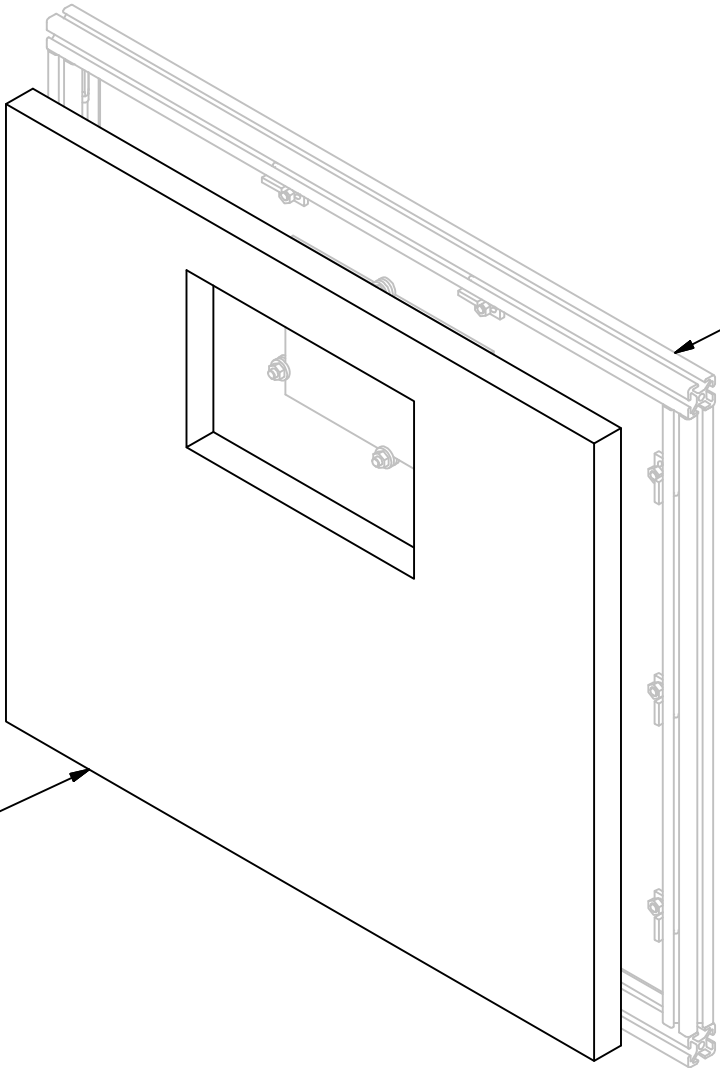

[EN] Clean glass
[DE] Glas reinigen

D004

PARTS LIST			
ITEM	QTY	PART NUMBER	DESCRIPTION
D003	1	D003	Subassembly
82	1	MC00002	Door Insulation

D004

D003

82

PARTS LIST			
ITEM	QTY	PART NUMBER	DESCRIPTION
66	1	SM00025	Sheet Metal 1mm Black
67	1	SM00026	Sheet Metal 1mm Elox
85	1	Window_Shield	Laser Safety Glass
2	4	FX05005	M5x8 Silver Low Profile Screw
10	4	FX15002	Nut M5