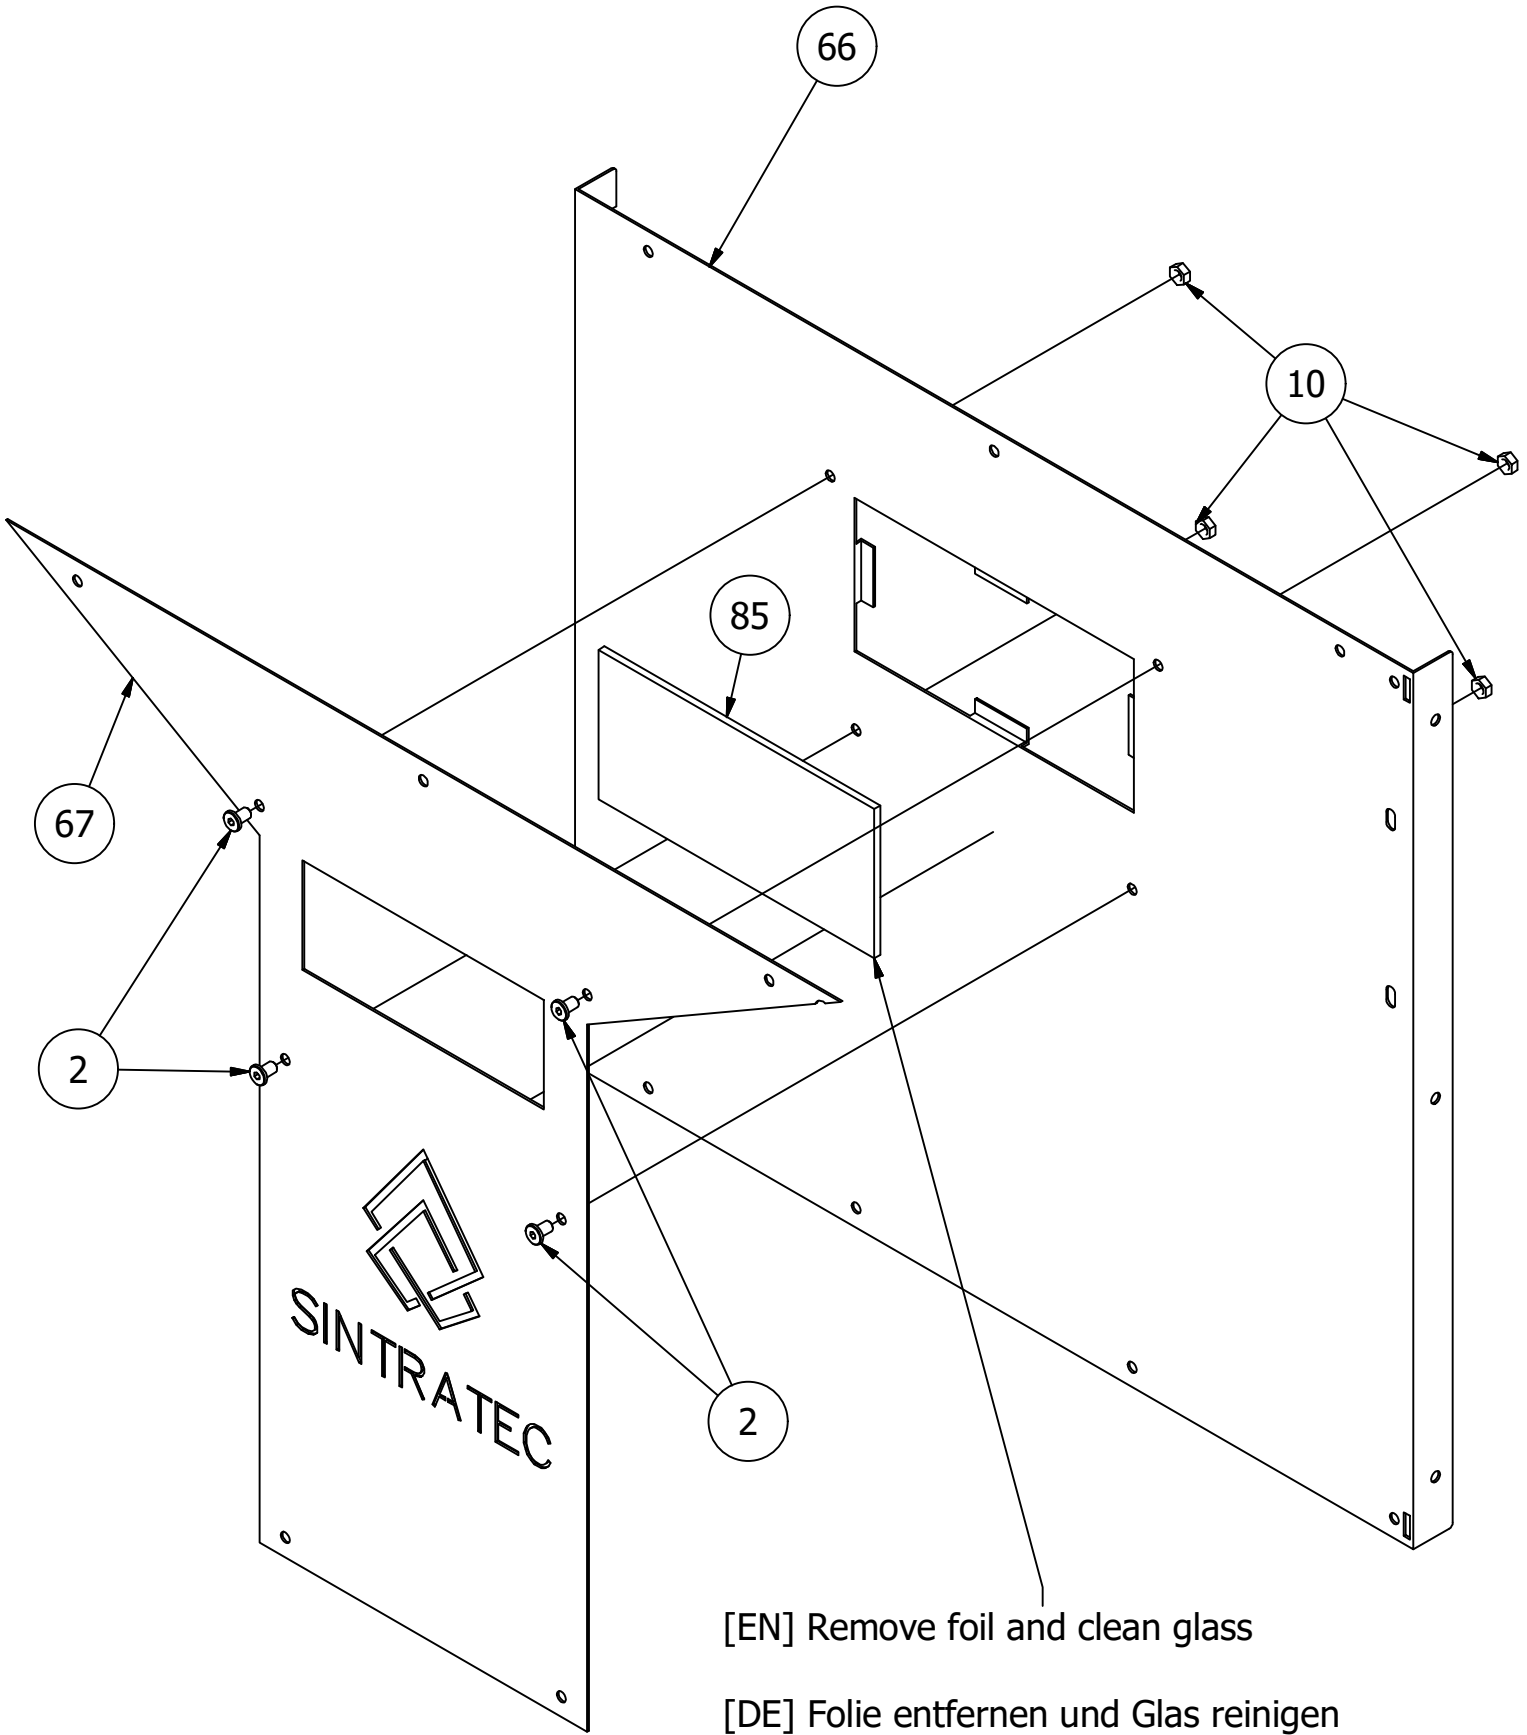

[EN] Clean glass
[DE] Glas reinigen

D004

PARTS LIST			
ITEM	QTY	PART NUMBER	DESCRIPTION
D003	1	D003	Subassembly
82	1	MC00002	Door Insulation

D004

D003

82

PARTS LIST			
ITEM	QTY	PART NUMBER	DESCRIPTION
66	1	SM00025	Sheet Metal 1mm Black
67	1	SM00026	Sheet Metal 1mm Elox
85	1	Window_Shield	Laser Safety Glass
2	4	FX05005	M5x8 Silver Low Profile Screw
10	4	FX15002	Nut M5