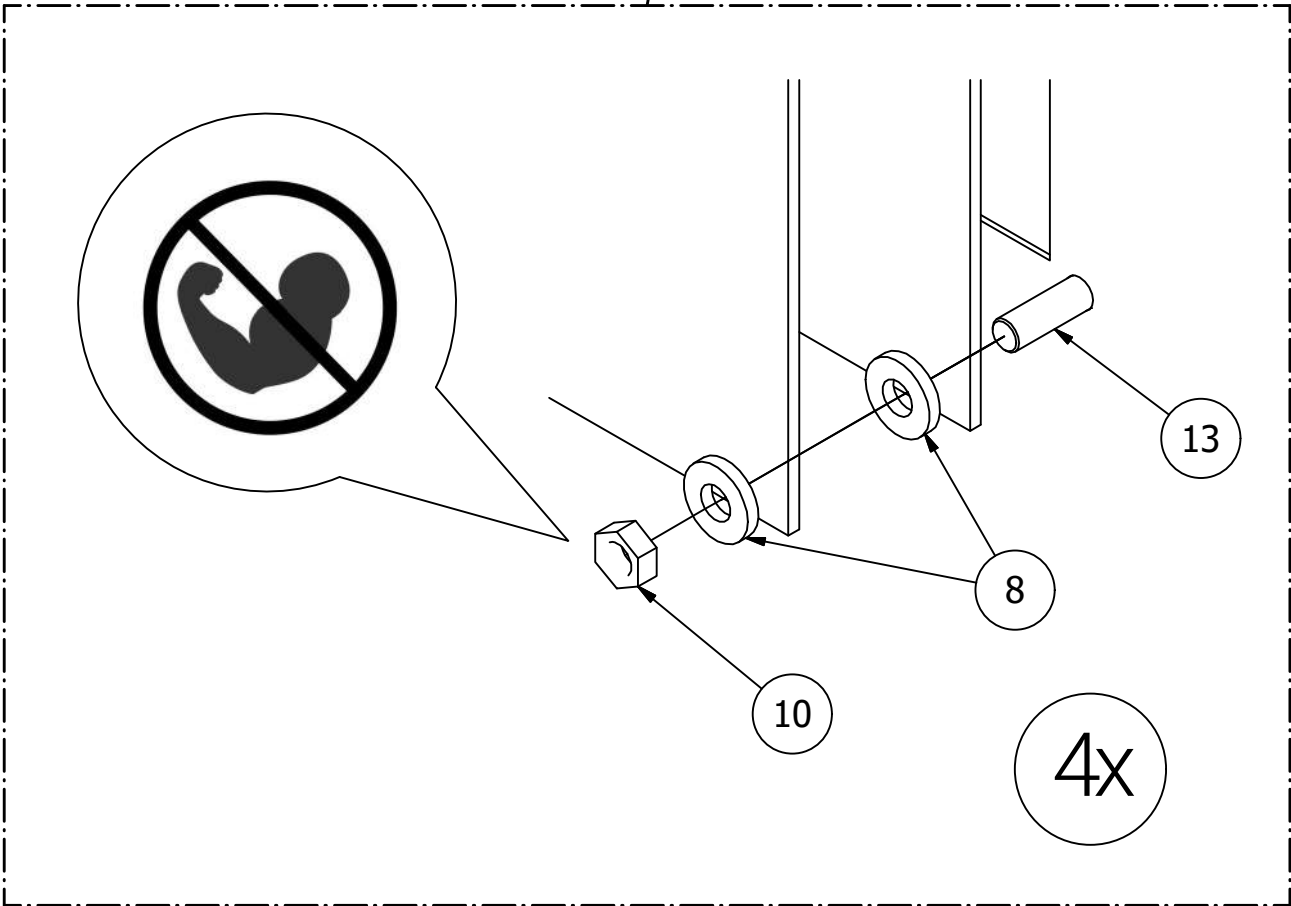

PARTS LIST

ITEM	QTY	PART NUMBER	DESCRIPTION
D001	1	D001	Door Assembly 1
3	20	FX05003	M5x10mm Black Low Profile Screw
8	10	FX25000	M5 Washer Heat Insulation
9	10	FX15001	Nut M5 Ball Spring
10	10	FX15002	Nut M5
11	10	FX00006	Universal L Bracket 20mm
45	1	SM00004	Sheet Metal 1mm

D002

D003

PARTS LIST

ITEM	QTY	PART NUMBER	DESCRIPTION
D002	1	D002	Subassembly
8	8	FX25000	M5 Washer Heat Insulation
10	4	FX15002	Nut M5
13	4	FX05004	M5x15mm Black Low Profile Screw
84	2	MC00005	Glass Window

[EN] Clean glass
[DE] Glas reinigen

D004

PARTS LIST			
ITEM	QTY	PART NUMBER	DESCRIPTION
D003	1	D003	Subassembly
82	1	MC00002	Door Insulation

D004

D003

82

PARTS LIST			
ITEM	QTY	PART NUMBER	DESCRIPTION
66	1	SM00025	Sheet Metal 1mm Black
67	1	SM00026	Sheet Metal 1mm Elox
85	1	Window_Shield	Laser Safety Glass
2	4	FX05005	M5x8 Silver Low Profile Screw
10	4	FX15002	Nut M5