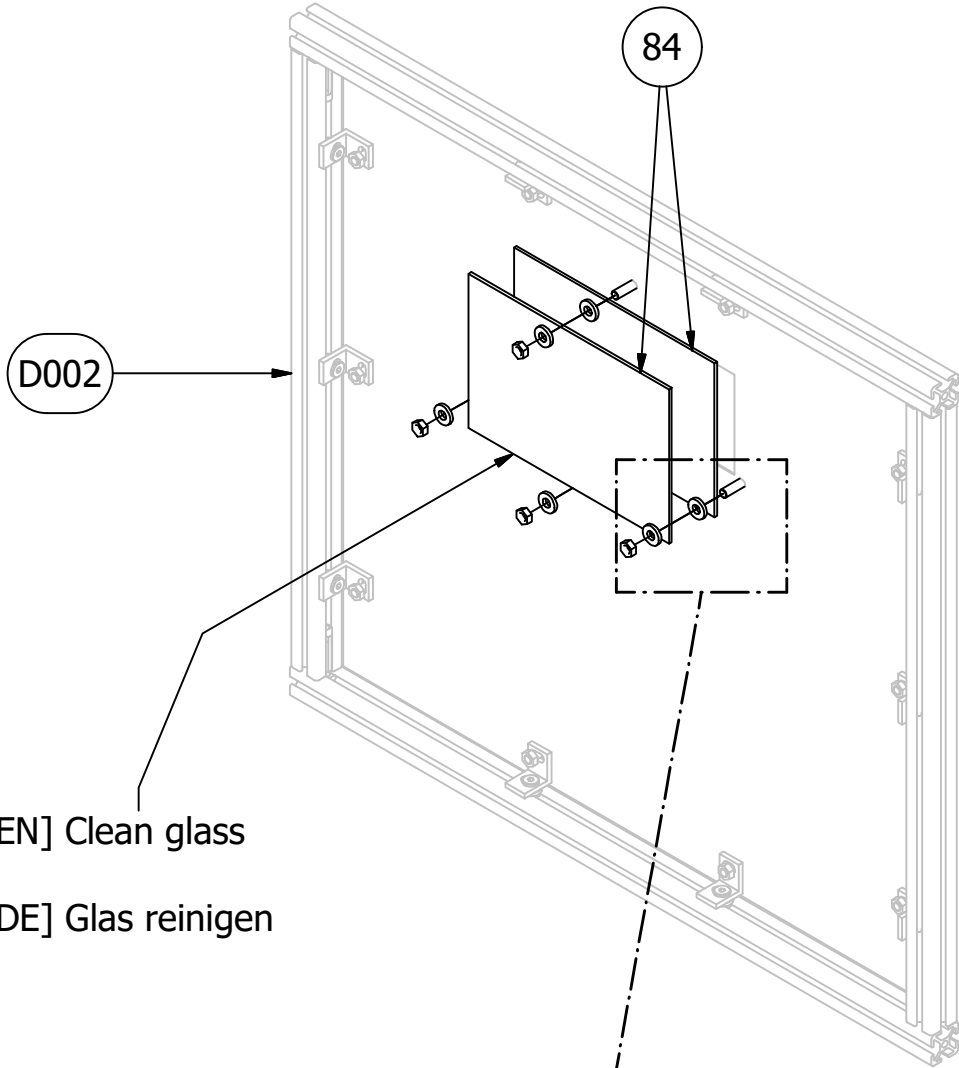

PARTS LIST

ITEM	QTY	PART NUMBER	DESCRIPTION
D001	1	D001	Door Assembly 1
3	20	FX05003	M5x10mm Black Low Profile Screw
8	10	FX25000	M5 Washer Heat Insulation
9	10	FX15001	Nut M5 Ball Spring
10	10	FX15002	Nut M5
11	10	FX00006	Universal L Bracket 20mm
45	1	SM00004	Sheet Metal 1mm

D002

D003

PARTS LIST

ITEM	QTY	PART NUMBER	DESCRIPTION
D002	1	D002	Subassembly
8	8	FX25000	M5 Washer Heat Insulation
10	4	FX15002	Nut M5
13	4	FX05004	M5x15mm Black Low Profile Screw
84	2	MC00005	Glass Window

[EN] Clean glass
[DE] Glas reinigen

D004

PARTS LIST			
ITEM	QTY	PART NUMBER	DESCRIPTION
D003	1	D003	Subassembly
82	1	MC00002	Door Insulation

D004

D003

82

PARTS LIST			
ITEM	QTY	PART NUMBER	DESCRIPTION
66	1	SM00025	Sheet Metal 1mm Black
67	1	SM00026	Sheet Metal 1mm Elox
85	1	Window_Shield	Laser Safety Glass
2	4	FX05005	M5x8 Silver Low Profile Screw
10	4	FX15002	Nut M5