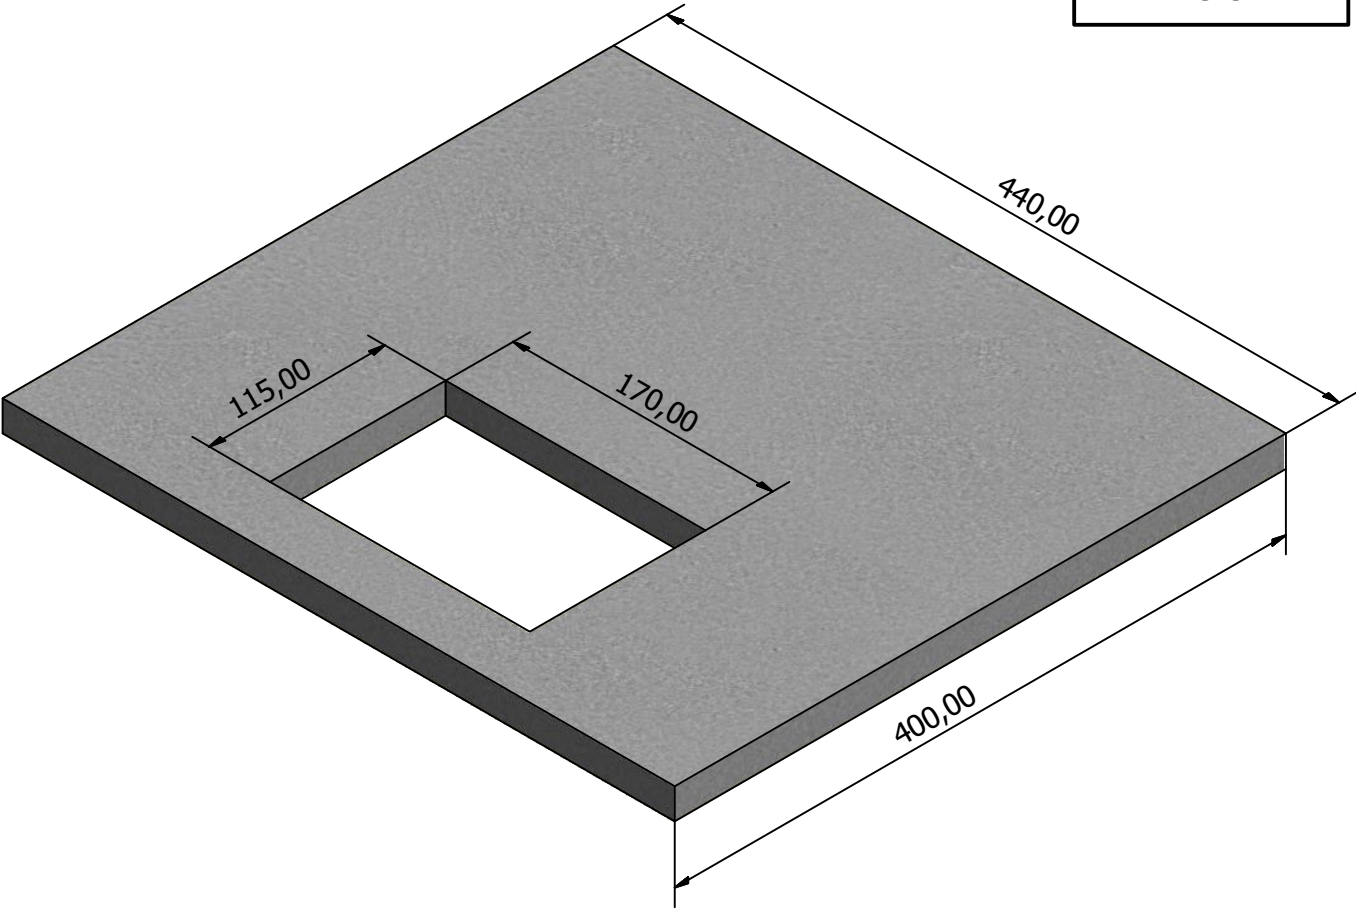

[EN] Clean glass
[DE] Glas reinigen

D004

PARTS LIST			
ITEM	QTY	PART NUMBER	DESCRIPTION
D003	1	D003	Subassembly
82	1	MC00002	Door Insulation

D004

D003

82

PARTS LIST			
ITEM	QTY	PART NUMBER	DESCRIPTION
66	1	SM00025	Sheet Metal 1mm Black
67	1	SM00026	Sheet Metal 1mm Elox
85	1	Window_Shield	Laser Safety Glass
2	4	FX05005	M5x8 Silver Low Profile Screw
10	4	FX15002	Nut M5