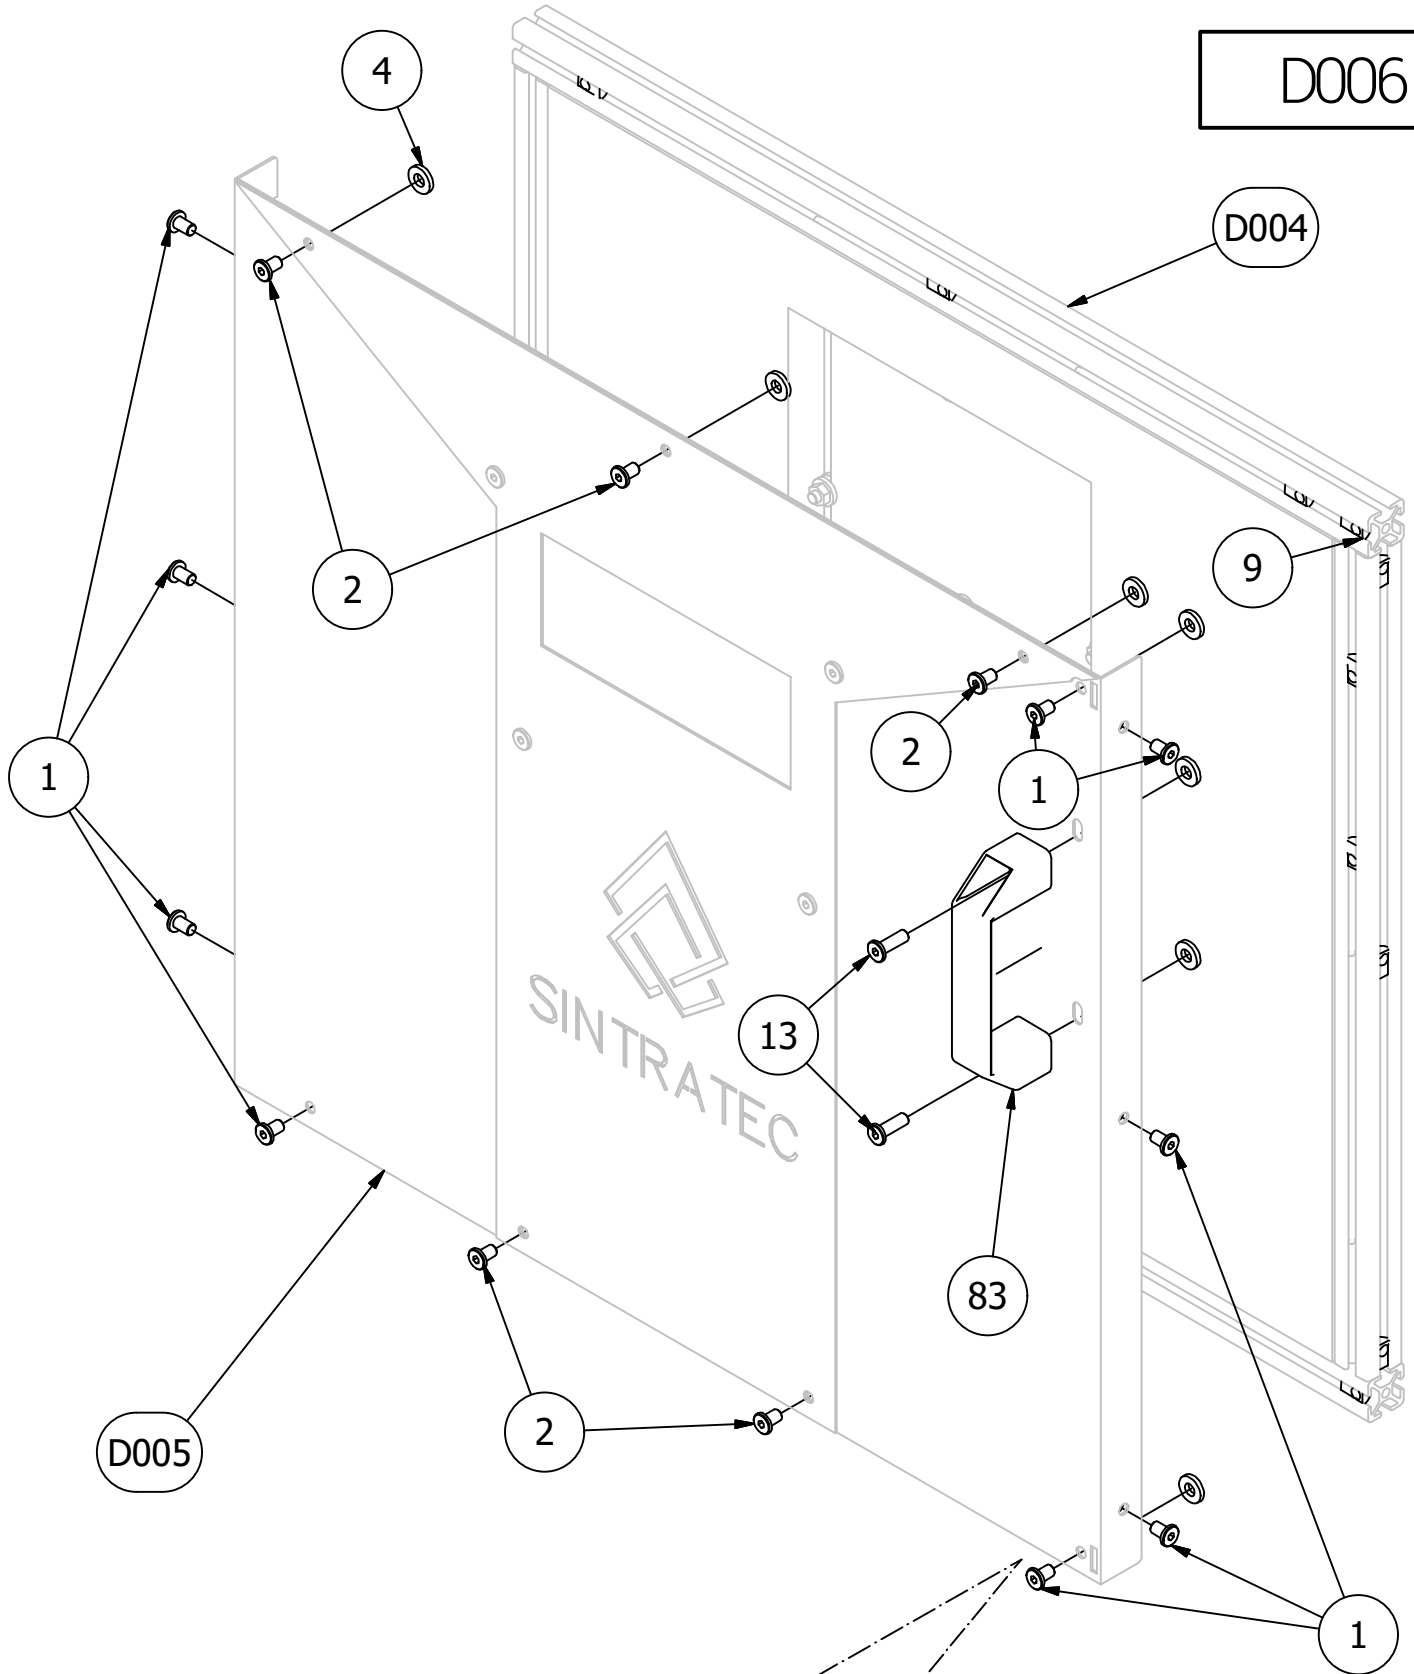

PARTS LIST

ITEM	QTY	PART NUMBER	DESCRIPTION
D001	1	D001	Door Assembly 1
3	20	FX05003	M5x10mm Black Low Profile Screw
8	10	FX25000	M5 Washer Heat Insulation
9	10	FX15001	Nut M5 Ball Spring
10	10	FX15002	Nut M5
11	10	FX00006	Universal L Bracket 20mm
45	1	SM00004	Sheet Metal 1mm

[EN] Clean glass
[DE] Glas reinigen

D004

PARTS LIST			
ITEM	QTY	PART NUMBER	DESCRIPTION
D003	1	D003	Subassembly
82	1	MC00002	Door Insulation

D004

D003

82

PARTS LIST			
ITEM	QTY	PART NUMBER	DESCRIPTION
66	1	SM00025	Sheet Metal 1mm Black
67	1	SM00026	Sheet Metal 1mm Elox
85	1	Window_Shield	Laser Safety Glass
2	4	FX05005	M5x8 Silver Low Profile Screw
10	4	FX15002	Nut M5

[EN] Remove foil and clean glass

[DE] Folie entfernen und Glas reinigen

D006

PARTS LIST

ITEM	QTY	PART NUMBER	DESCRIPTION
D004	1	D004	Subassembly
D005	1	D005	Subassembly
1	9	FX05002	M5x8mm Black Low Profile Screw
9	16	FX15001	Nut M5 Ball Spring
4	16	FX25000	M5 Washer Heat Insulation
2	5	FX05005	M5x8 Silver Low Profile Screw
13	2	FX05004	M5x15mm Black Low Profile Screw
83	1	MC00027	Door Handle Black

D006

D007

PARTS LIST			
ITEM	QTY	PART NUMBER	DESCRIPTION
D006	1	D006	Subassembly
14	2	FX30007	Hinge Black
1	2	FX05002	M5x8mm Black Low Profile Screw
9	2	FX15001	Nut M5 Ball Spring

D007